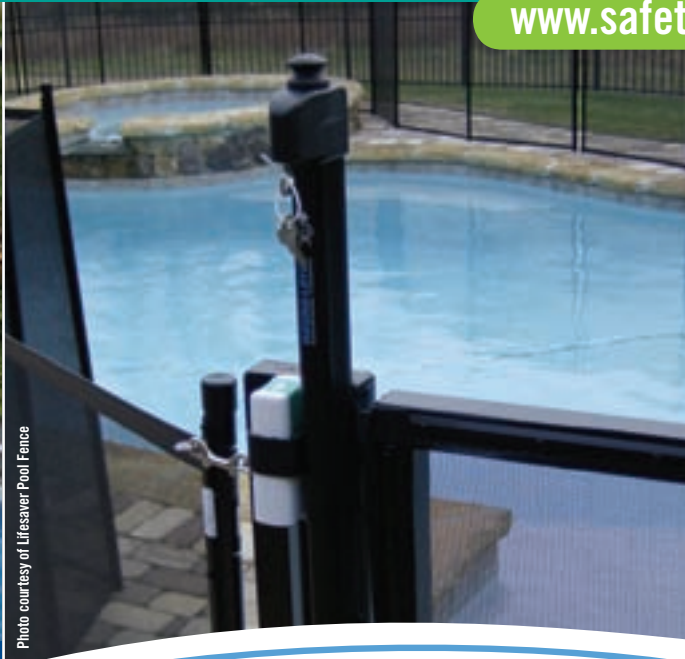

While other gate alarms sound at the gate, the Safety Turtle wireless system sounds in the house, so the caregiver hears it and can act promptly.

When you need a gate alarm that alerts you IMMEDIATELY, every time, you need the Safety Turtle Wireless Gate Alarm.

## WIRELESS GATE ALARM

Secure the weak  
link of your pool  
or property fence

PROTECT YOUR KIDS AND PETS!

**“THIS IS A GREAT INNOVATION  
TO AN ALREADY  
EXCELLENT PRODUCT”**

~ RICK HAGA ~  
NATIONAL EXECUTIVE DIRECTOR,  
CANADIAN LIFESAVING SOCIETY, 1992 - 2007

# Safety Turtle sounds the alarm THE INSTANT your child opens the gate!

[www.safetyturtle.com](http://www.safetyturtle.com)

Photo courtesy of Lifesaver Pool Fence

## Gate Alarm Models GA-101, GA-ML-101

The Safety Turtle Wireless Gate alarm helps keep children out of a fenced pool area or within a fenced property. The alarm sounds IMMEDIATELY at the Safety Turtle Base Station when a child opens the gate or if the gate is accidentally left open. The GA-101 model is readily mounted by the home owner on any wood, metal or glass fence type. The GA-ML-101 model mounts to brackets exactly aligned to the Magna Latch self-latch fastening hardware. The compact, waterproof GA-101/GA-ML-101 operates for 3 years on an included CR2032 coin cell battery. It has a top side bypass switch, hidden from view and out of a child's reach, that an adult presses to inhibit alarming.