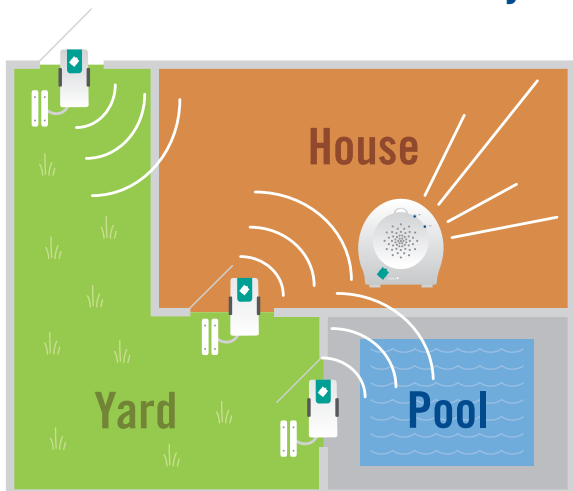

SAFETY TURTLE PASSED  
THE 2008 GOOD HOUSEKEEPING  
RESEARCH INSTITUTE TESTS

## Wireless for Maximum Safety

*A child opens the unlatched pool gate and an alarm sounds. Seconds count, but the parent in the house doesn't hear a thing. A neighbor does, but will he or she immediately come to help, or complain about the noise later?*

While other gate alarms sound at the gate, the Safety Turtle wireless system sounds in the house, so the caregiver hears it and can act promptly.

When you need a gate alarm that alerts you IMMEDIATELY, every time, you need the Safety Turtle Wireless Gate Alarm.

## Two Layers of Protection in One System

The new Safety Turtle Wireless Gate/Door alarm provides a second layer of protection to the Safety Turtle personal immersion alarm. Use on all wood or metal frame doors, pool fences and property fences. One safety Turtle Base Station receiver within 200 ft. [60 m.] works with any number of Turtle wristband, gate and door sensor-transmitters of the same color. Safety Turtle can even be connected to your home alarm system!