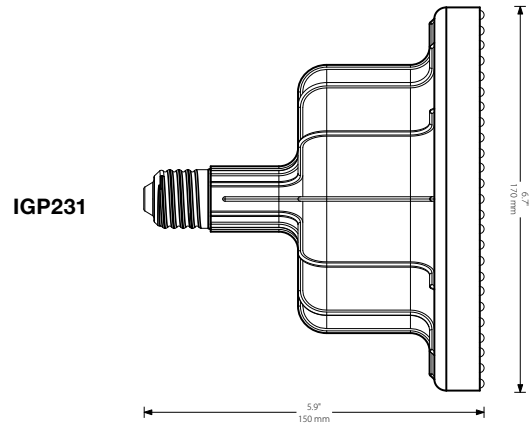

FEATURED HIGHLIGHTS:

- Edison Base Screw in Replacement Lamp
- On-Board Controller – No External System
- Uses Existing Pool Light Switch to Change Color Modes
- 10 Color Modes
  - 7 static colors: White, Lime, Blue, Orange, Green, Hot Pink & Cyan
  - 3 color modes: Smooth color transition, blue/green fade & Party Mode.

Easily Change Out Existing White Light Lamp To A Color Lighting System!