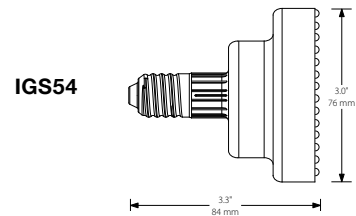

FEATURED HIGHLIGHTS:

- Edison Base Screw in Replacement Lamp
- On-Board Controller – No External System
- Uses Existing Pool Light Switch to Change Color Modes
- 10 Color Modes
  - 7 static colors: White, Lime, Blue, Orange, Green, Hot Pink & Cyan
  - 3 color modes: Smooth color transition, blue/green fade & Party Mode.

Easily Change Out Existing White Light Lamp To A Color Lighting System!