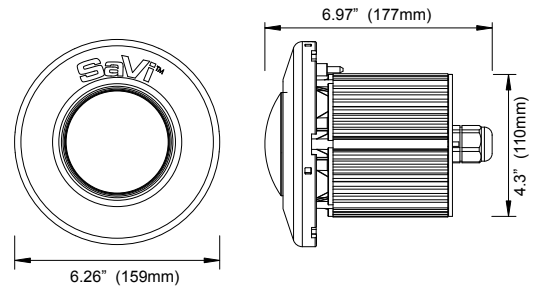

**SAVI-PL
SAVI-SL**

The ONLY Light for Fiberglass Pools!

**120V SAVI POOL LIGHT
120V SAVI SPA LIGHT**