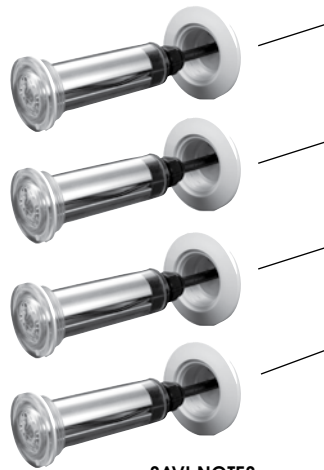

SAVI NOTES

Connect up to 4 SAVI Notes to one M4 Controller.

Ordering Information

MODEL		PRICE	CONTROLLERS		PRICE
*SAVI-NOTE-75	12V pool light, note with 75' cord	$387.85 ea.	M4-SA	Control for both SAVI Notes & X-Stream LED modules	838.71 ea.
**SAVI-NOTE-100	12V pool light, note with 100' cord	$392.86 ea.	TOOLS / ACCESSORIES		
***SAVI-NOTE-150	12V pool light, note with 150' cord	$441.43 ea.	13.6151	SAVI Note Lens Key	$41.20 ea.

*As Long as supplies last
** Available 03/2008
*** Special Order