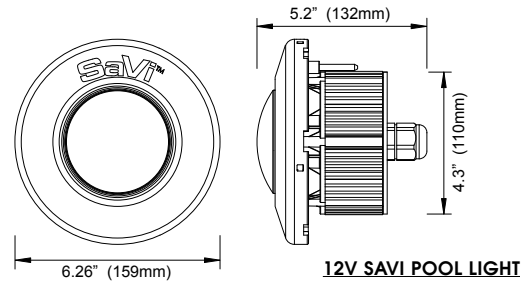

**12V SAVI POOL LIGHT
12V SAVI SPA LIGHT**

SAVI Underwater Lighting - The SAVI line of underwater lighting products use Proprietary TRUECOLOR™ Technology for the cleanest light and purest colors. It's the brightest way to light your pool or spa. The only light to consider for fiberglass pools - eliminating large niche leaking issues. The SAVI Pool and Spa Lights feature 9 exciting Color Modes: 5 beautiful static colors and 4 exciting shows which can all be controlled by the flip of a switch. The SAVI Pool Light and the SAVI Spa Light both fit spa niches. A retrofit plate is available for standard size pool niches. There are no moving parts and no maintenance is required.

This product covered by one or more of the following patents; Features officially licensed technology from Color Kinetics; patent number 6,016,038 6,150,774 Other Patents Pending

FEATURED HIGHLIGHTS:

- Both Fixtures Fit Spa Niche
- Brightest LED Lighting Technology
- TRUECOLOR™ Mix Technology
- Independently Control Pool & Spa Light with One Switch
- Automatic Memory, Saves Last Setting
- 9 Exciting Color Modes
  - 5 static colors: White, Green, Dark Blue, Light Blue & Pink
  - 4 color modes: Smooth color transition, blue/green fade, medium & fast color changes

Ordering Information

MODEL	PRICE	ACCESSORIES	PRICE	
SAVI-PL-120-100 Pool Light - 120V 100ft cord	$962.31 ea.	NEW *SAVI-PLATE-FB-W Adapter Plate (120V SAVI Lights ONLY) for Fiberglass Pool Spa Niches (available 01/08) WHITE	$18.60 ea.	
SAVI-PL-12-50 Pool Light - 12V 50ft. cord	$850.49 ea.		*SAVI-PLATE-FB-B Adapter Plate for (120V SAVI Lights ONLY) for Fiberglass Pool Spa Niches (available 01/08) BLACK	$18.60 ea.
SAVI-PL-12-100 Pool Light - 12V 100ft cord	$909.34 ea.		*SAVI-PLATE-FB-G Adapter Plate for (120V SAVI Lights ONLY) for Fiberglass Pool Spa Niches (available 01/08) GREY	$18.60 ea.
SAVI-SL-120-100 Spa Light - 120V 100ft cord	$765.14 ea.		28.6404-W Beauty Plate - White (standard)	$6.50 ea.
SAVI-SL-12-100 Spa Light - 12V 100ft cord	$735.71 ea.		28.6404-B Beauty Plate -Black (optional)	$6.50 ea.
ACCESSORIES		28.6404-G Beauty Plate -Gray (optional)	$6.50 ea.	
SAVI-PLATE-W Retrofit Adapter Plate for SAVI Light for use with Standard Pool Light Niche-WHITE	$99.50 ea.	28.0601 Niche, Hayward Concrete SP0601U	$86.02 ea.	
SAVI-PLATE-B Retrofit Adapter Plate for SAVI Light for use with Standard Pool Light Niche-BLACK	$99.50 ea.			
SAVI-PLATE-G Retrofit Adapter Plate for SAVI Light for use with Standard Pool Light Niche-GREY	$99.50 ea.			

* Not required for 12V SAVI Pool Light or 12V SAVI Spa Light

tel: 407.855.5630 | fax: 407.210.8679