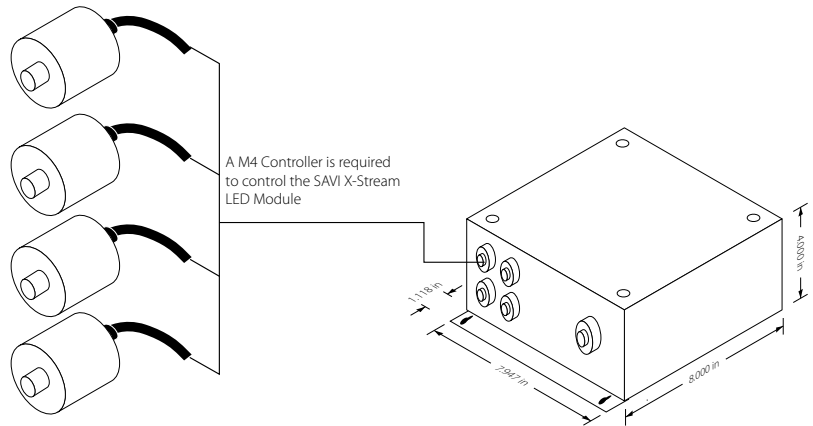

A M4 Controller is required to control the SAVI X-Stream LED Module

Connect up to 4 X-Stream LED Modules to the M4 Controller.

Ordering Information

MODEL	PRICE	CONTROLLERS	PRICE
SAVI-X-150 12V, LED Module for Laminar Fountains with 150' cord	$441.43 ea.	M4-SA Control for both SAVI Notes & X-Stream LED modules	$838.71 ea.